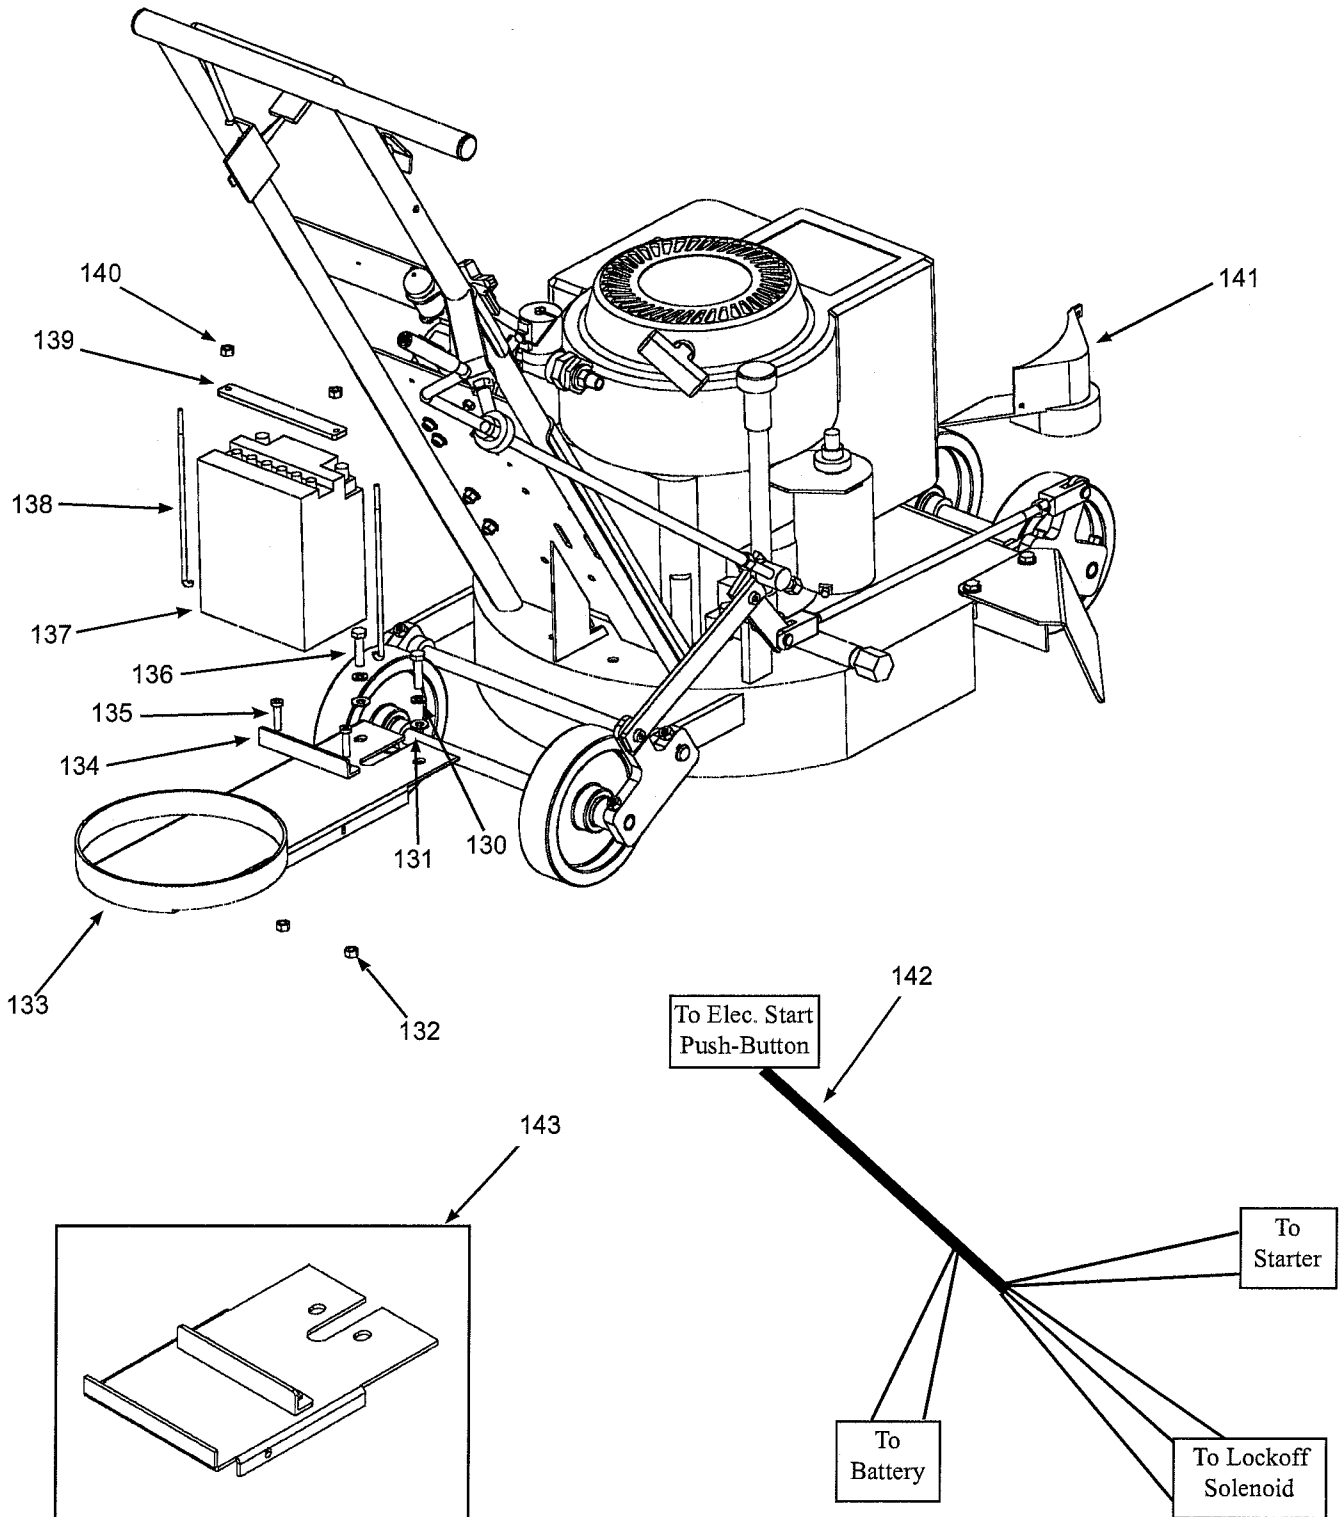

Thomsen Ice Edger Electric Start Assembly

Use only genuine **Thomsen** replacement parts

Item No.	Part No.	Description	No. Req'd
130	31-31IL	Lock-Washer	2
131	31-31CW	Washer.....	2
132	10-32ESNA	Nut	2
133	18-148	Tank Tray	1
134	18-148-01	Battery Holder.....	1
135	10-3202FH	Flat Hd. Screw	2
136	31-1810	Bolt.....	2
137	18-550	12 Volt Battery	1
138	18-148-02	Battery Tie Down Rod	2
139	18-148-03	Battery Hold Down Strap	1
140	10-24ESNA	Nut	2
141	18-170-01	Electric Starter Cover.....	1
142	18-555	PRO-18ES Electric Start Wiring Harness.....	1
	18-560	T-18ES Electric Start Wiring Harness	1
143	18-175	Battery Tray (Gas Option)	1

Use only genuine **Thomsen** replacement parts