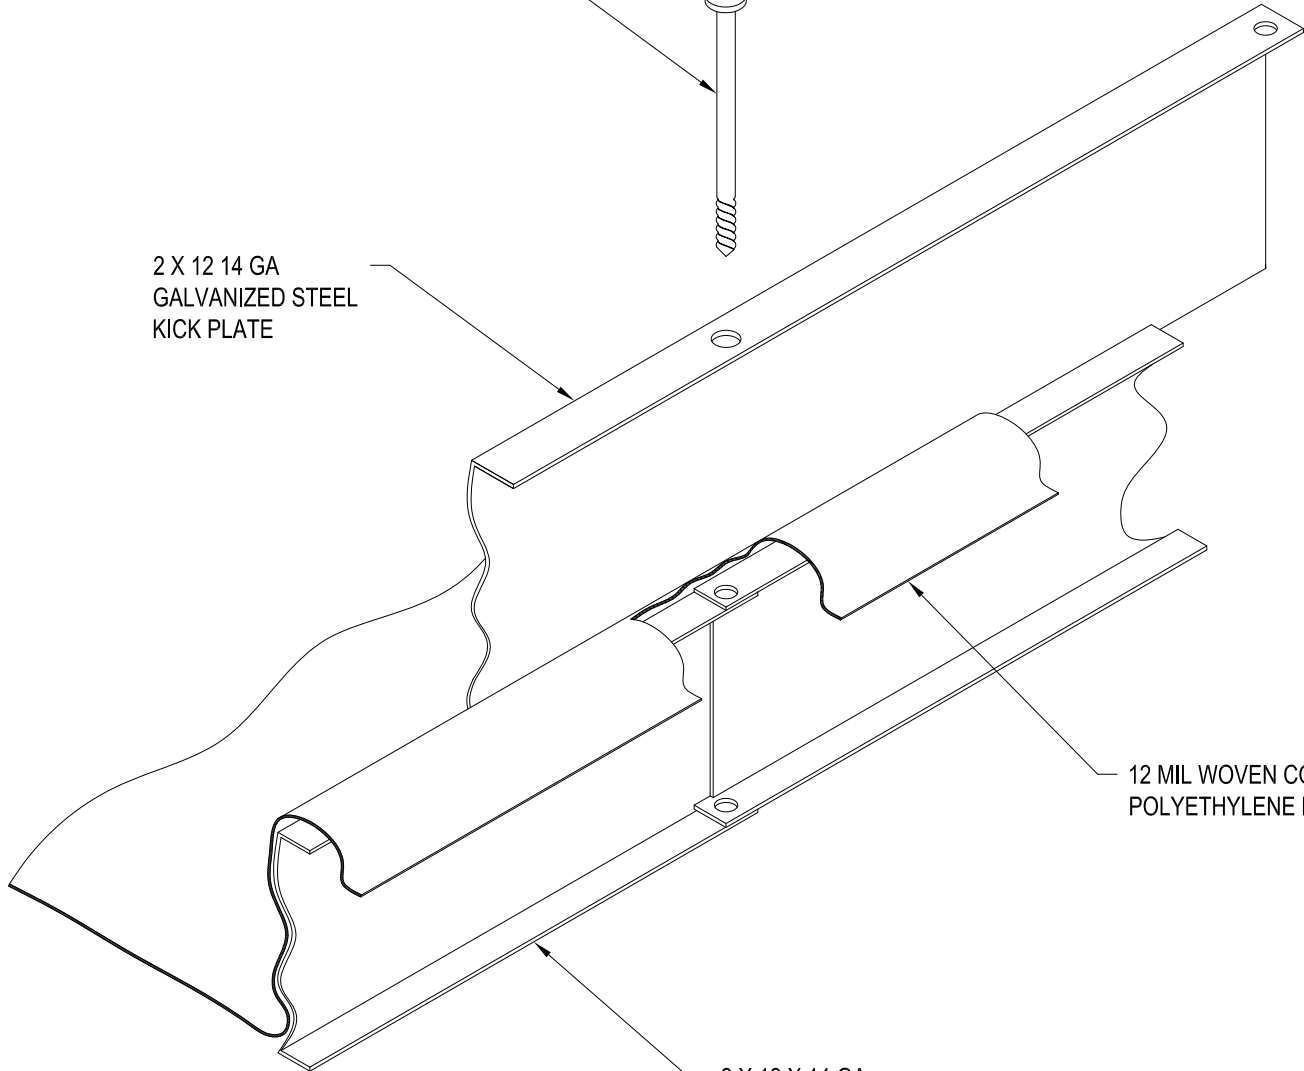

DRIVE SPIKE

2 X 12 14 GA  
GALVANIZED STEEL  
KICK PLATE

12 MIL WOVEN COATED  
POLYETHYLENE LINER

2 X 12 X 14 GA  
GALVANIZED STEEL  
DASHERBOARD CHANNEL

RINK RAT