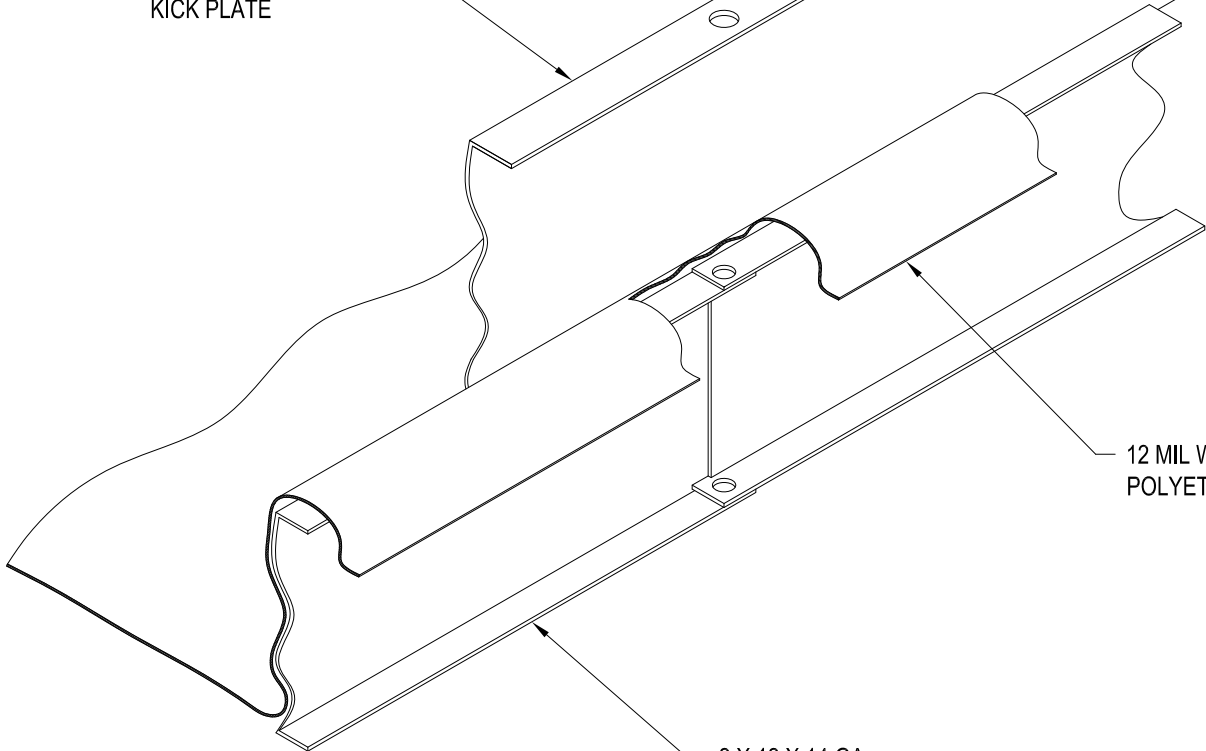

DRIVE SPIKE

2 X 12 14 GA
GALVANIZED STEEL
KICK PLATE

12 MIL WOVEN COATED
POLYETHYLENE LINER

2 X 12 X 14 GA
GALVANIZED STEEL
DASHBOARD CHANNEL

RINK RAT