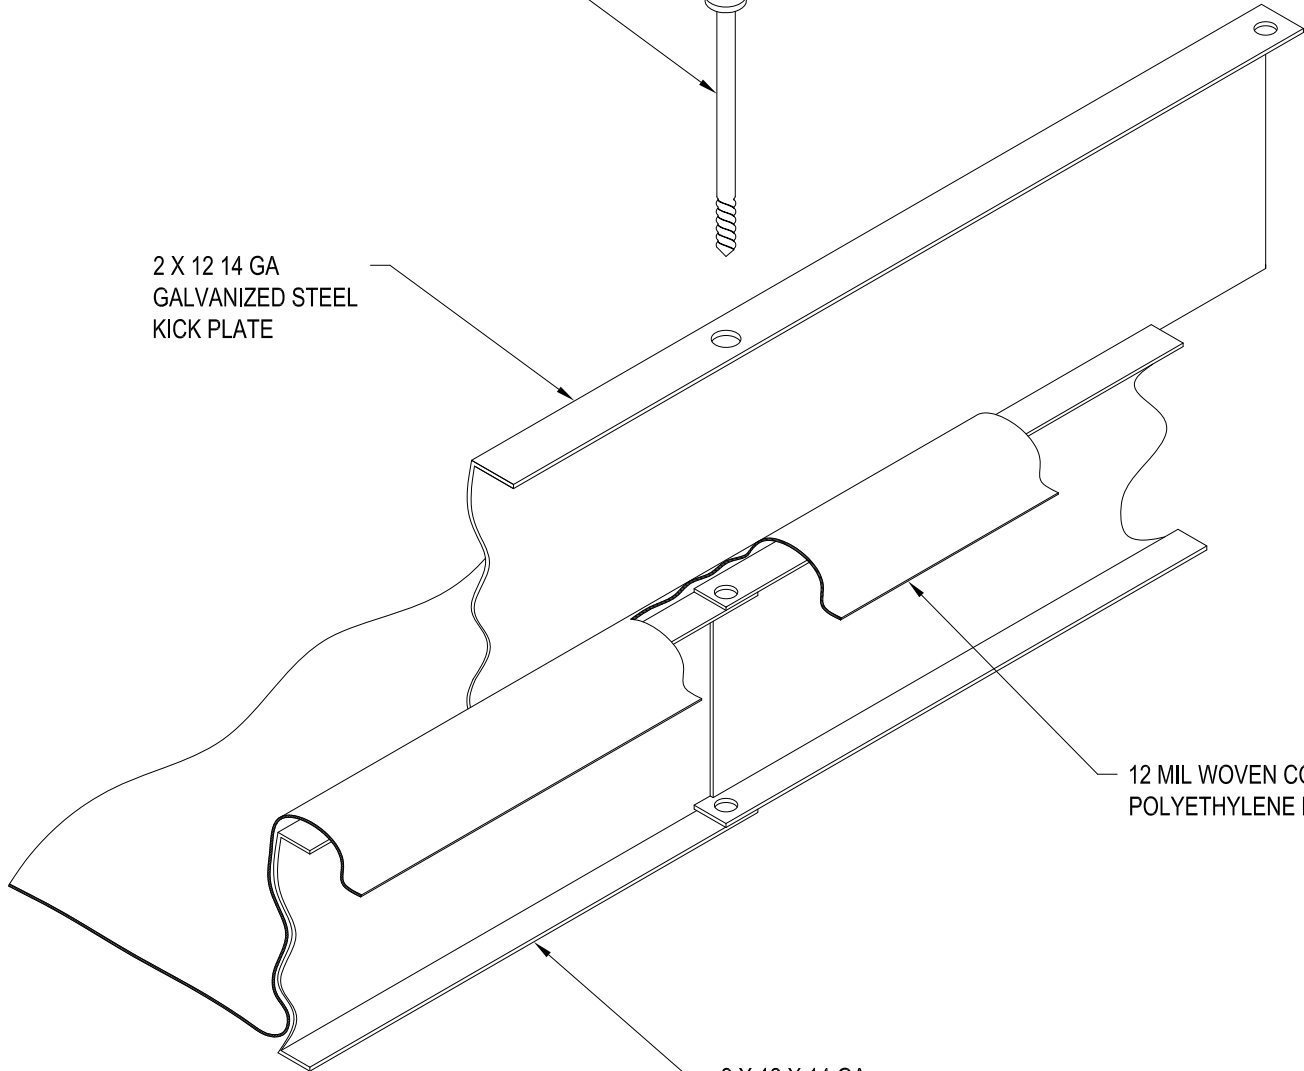

DRIVE SPIKE

2 X 12 14 GA
GALVANIZED STEEL
KICK PLATE

12 MIL WOVEN COATED
POLYETHYLENE LINER

2 X 12 X 14 GA
GALVANIZED STEEL
DASHERBOARD CHANNEL

RINK RAT